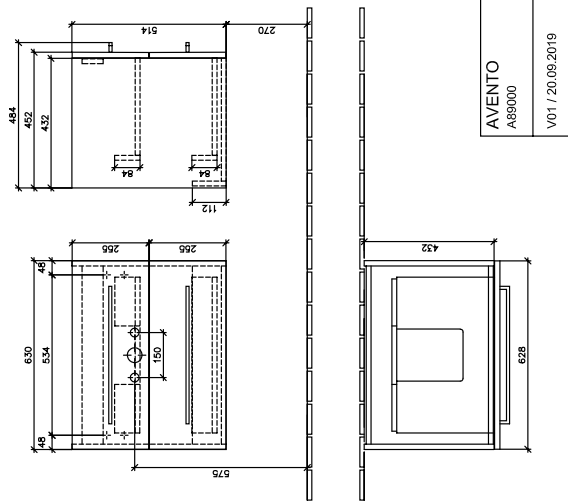

VANITY UNIT FOR WASHBASIN AVENTO

PRODUCT INFORMATION

1. POSITION

Model	A89000
Collection	Avento
PROJECTS	DESIGN
Width	630 mm
Height	514 mm
Depth	452 mm
Weight	23,92 kg
description	Wood fastening set included Equipped with: 2x pull-out compartments For combination with: Avento 4158 65/66 Please order specified washbasin separately. Equipped with: 2x pull-out compartments
Installation	wall-mounted
material	Wood
Specification texts	Avento; Vanity unit; Wood; Size: 630 x 514 x 452 mm; Angular; wall-mounted; fastening set included; Equipped with: 2x pull-out compartments; For combination with: Avento 4158 65/66; Please order specified washbasin separately.; Equipped with: 2x pull-out compartments

TECHNICAL DRAWINGS

A89000

 Villeroy & Boch 1748	AVENTO A89000
	V01 / 20.09.2019